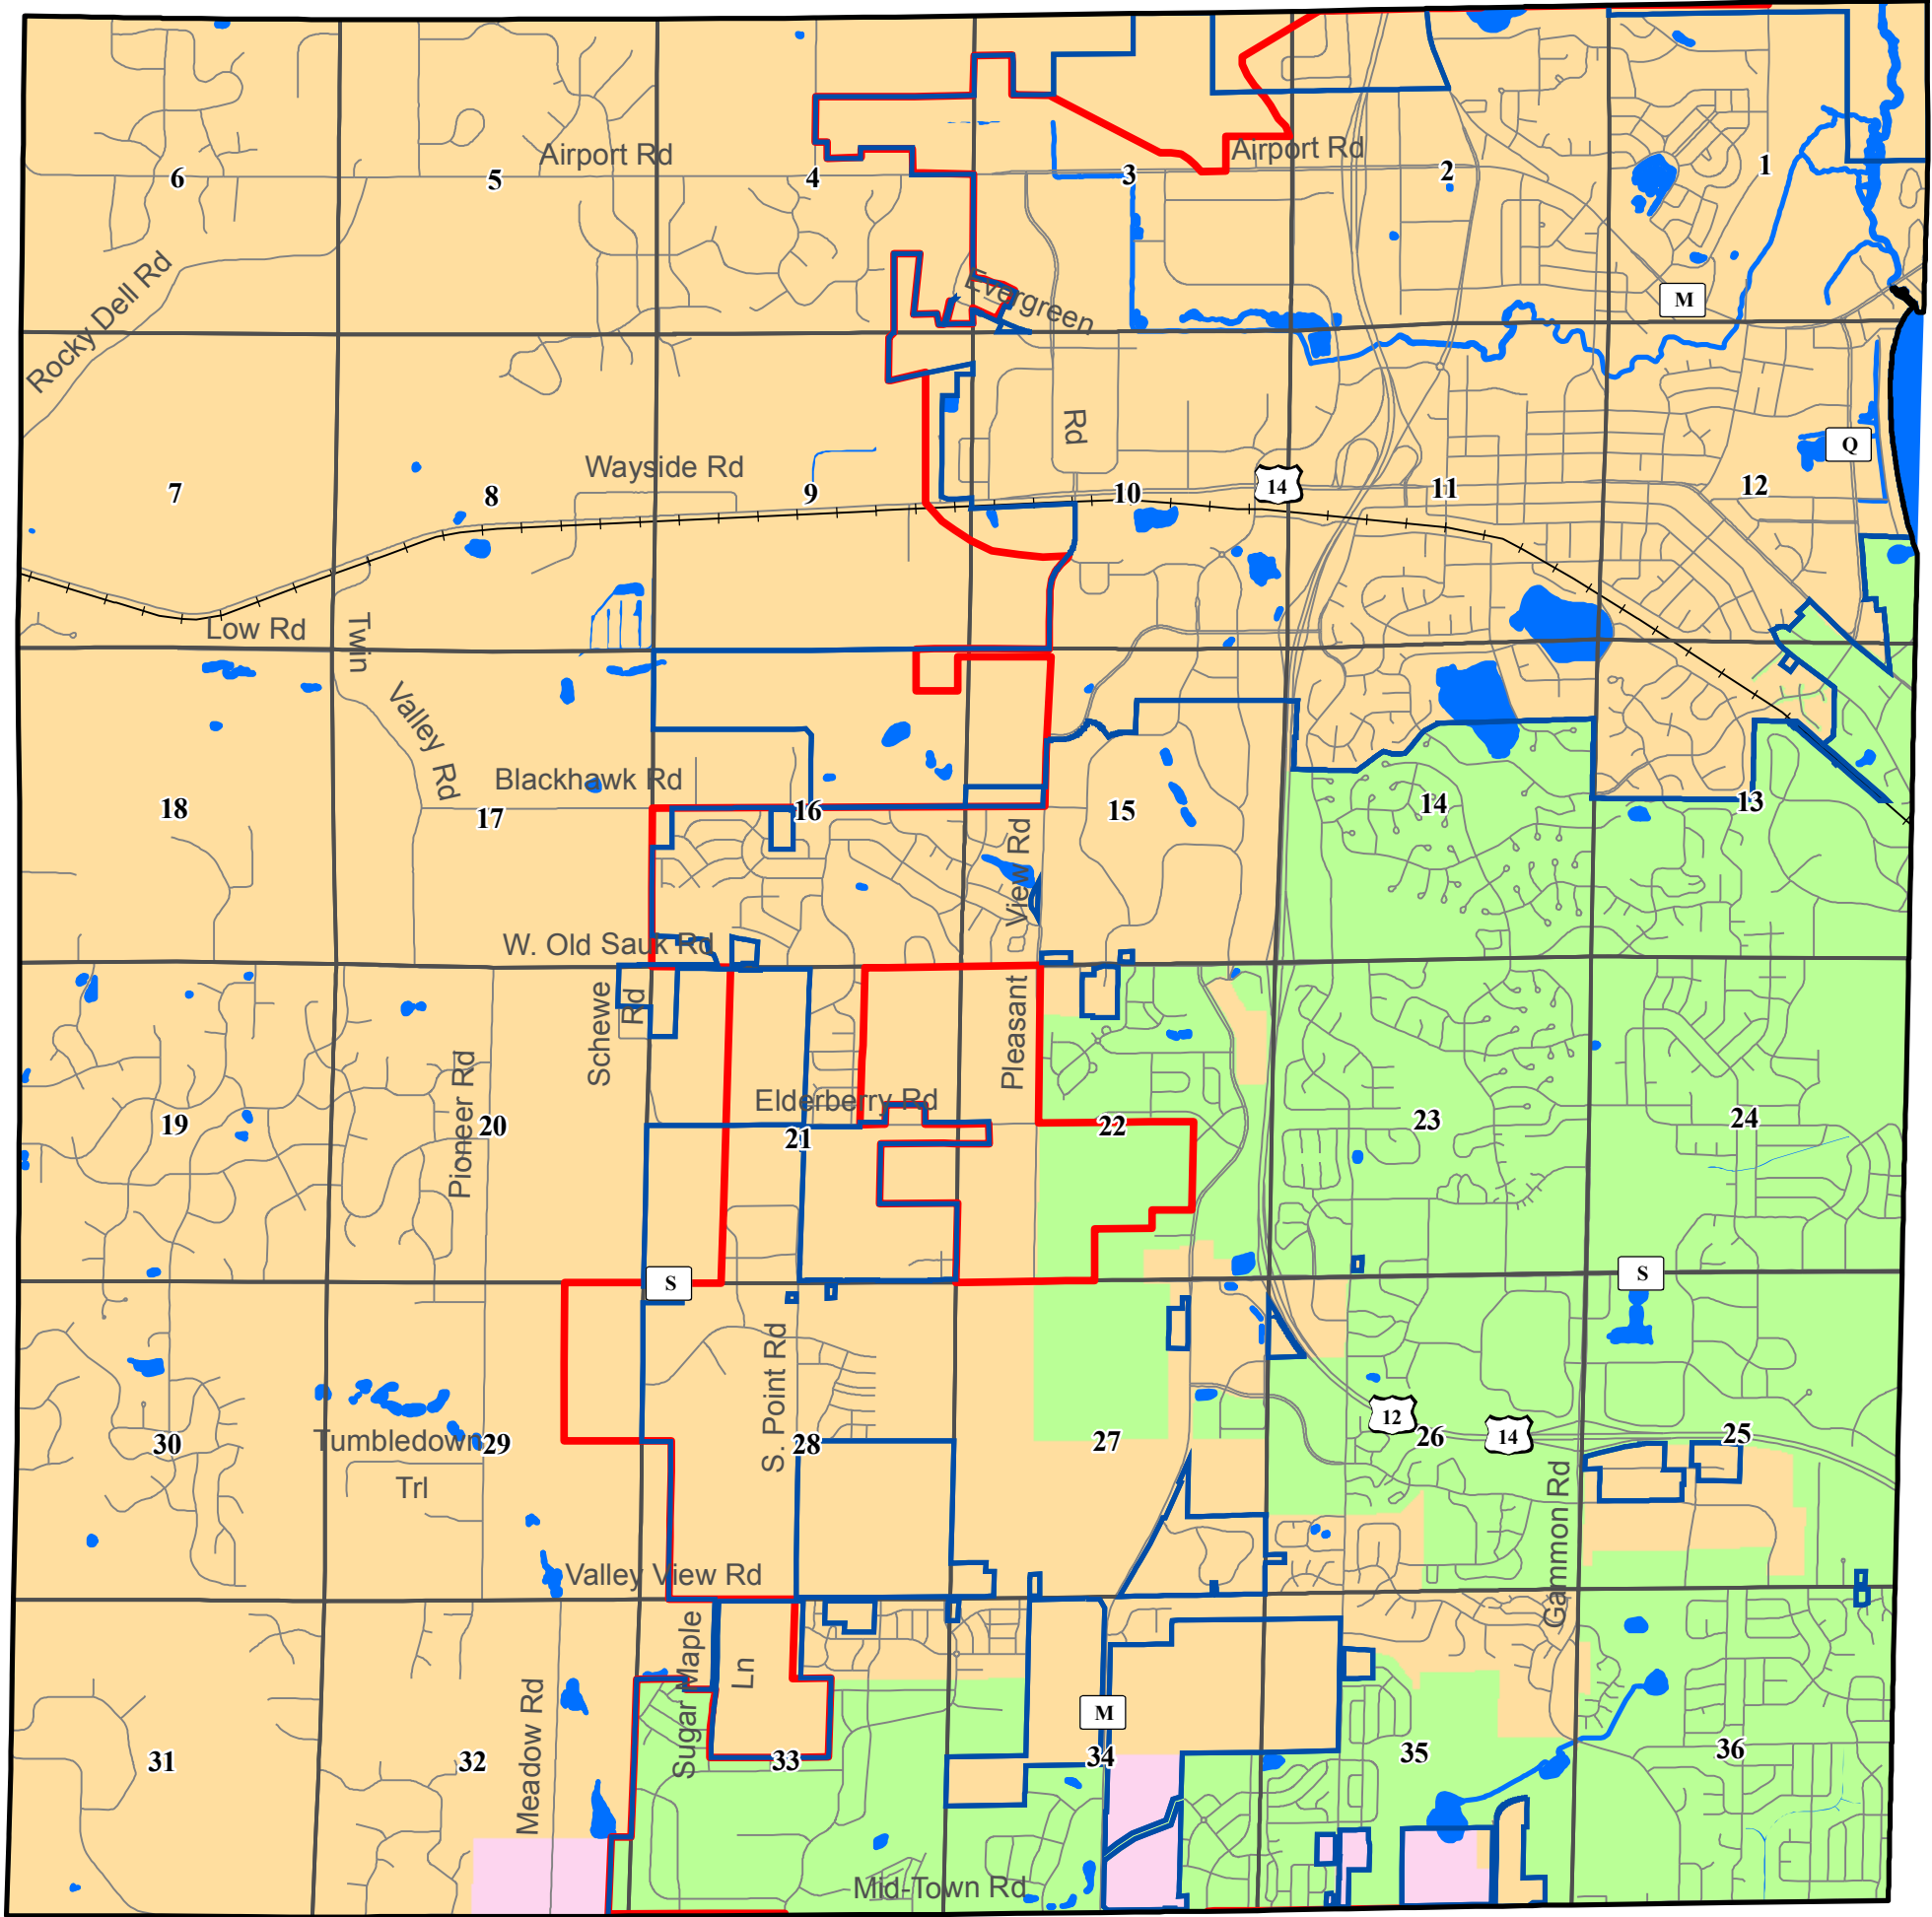

Town of Middleton

Map 22: School Districts

DRAFT

School Districts

- Madison Metro
- Middleton-Cross Plains
- Verona
- City or Village Boundary
- Central Urban Service Area
- Section Boundary
- Railroad

May, 2007

Source Data:
 Central Urban Service Area: 05/2007 (DCCAPD)
 City or Village Boundary: 01/2007 (DCPD)
 School Districts: 2007, Tax Parcels (DCLIO)

This map was prepared through the Dane County Department of Planning and Development in conjunction with the Dane County Land & Water Resources Department, Dane County Land Information Office and the Dane County Community Analysis & Planning Division.