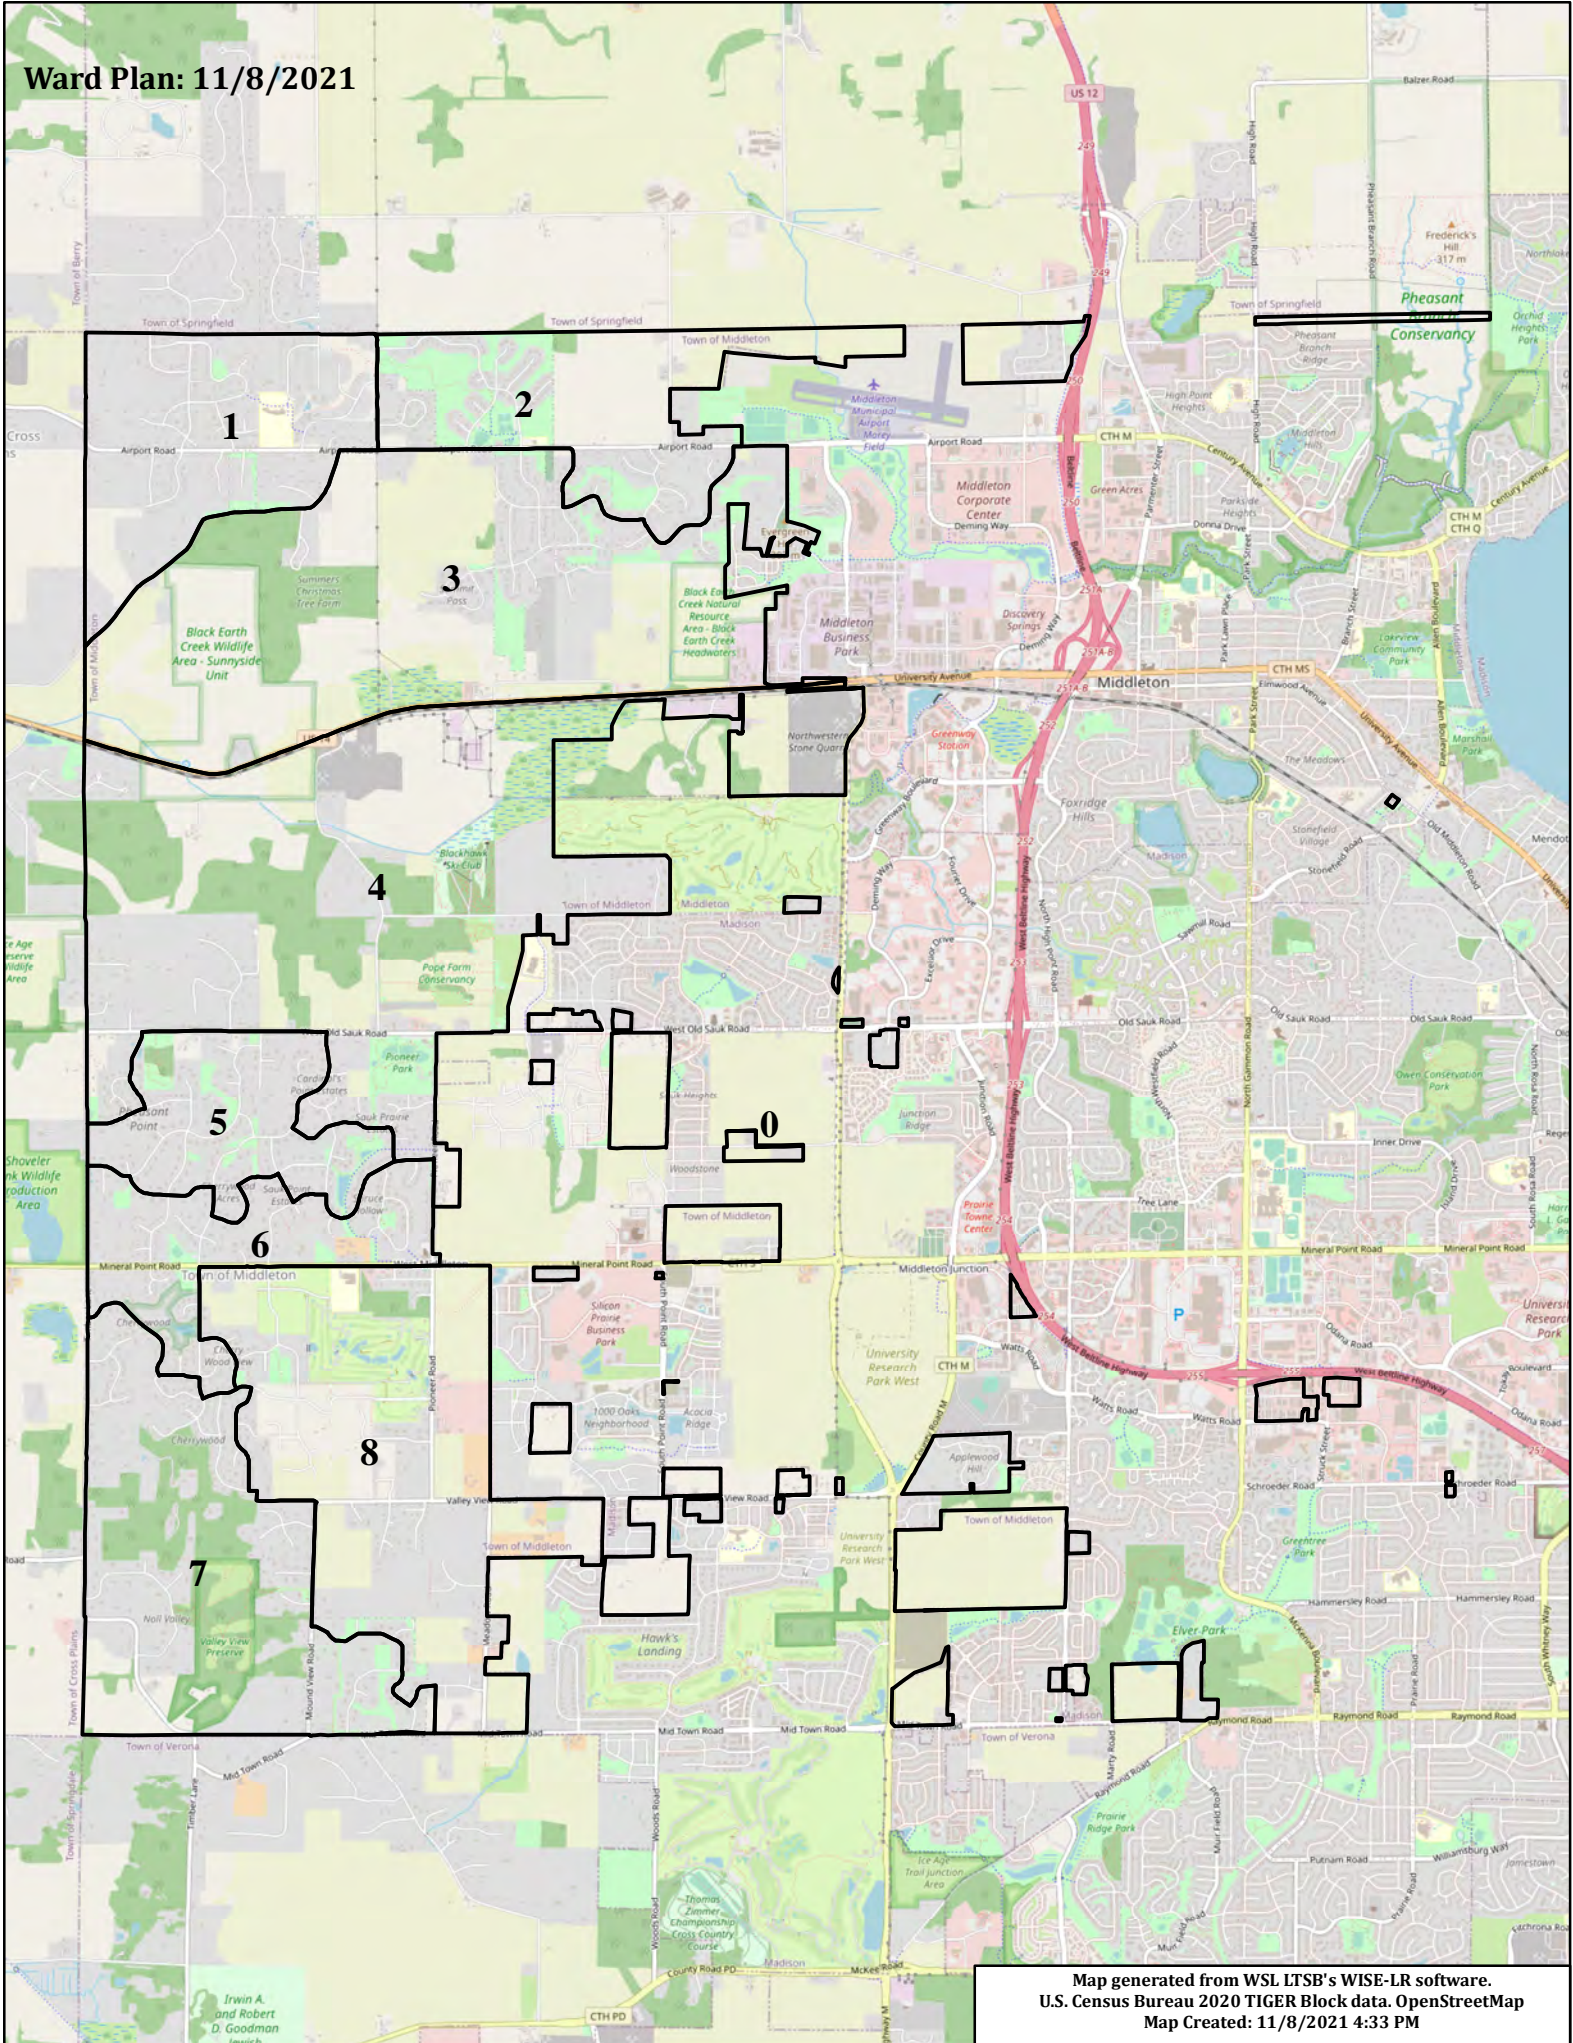

Ward Plan: 11/8/2021

Map generated from WSL LTSB's WISE-LR software.
U.S. Census Bureau 2020 TIGER Block data. OpenStreetMap
Map Created: 11/8/2021 4:33 PM