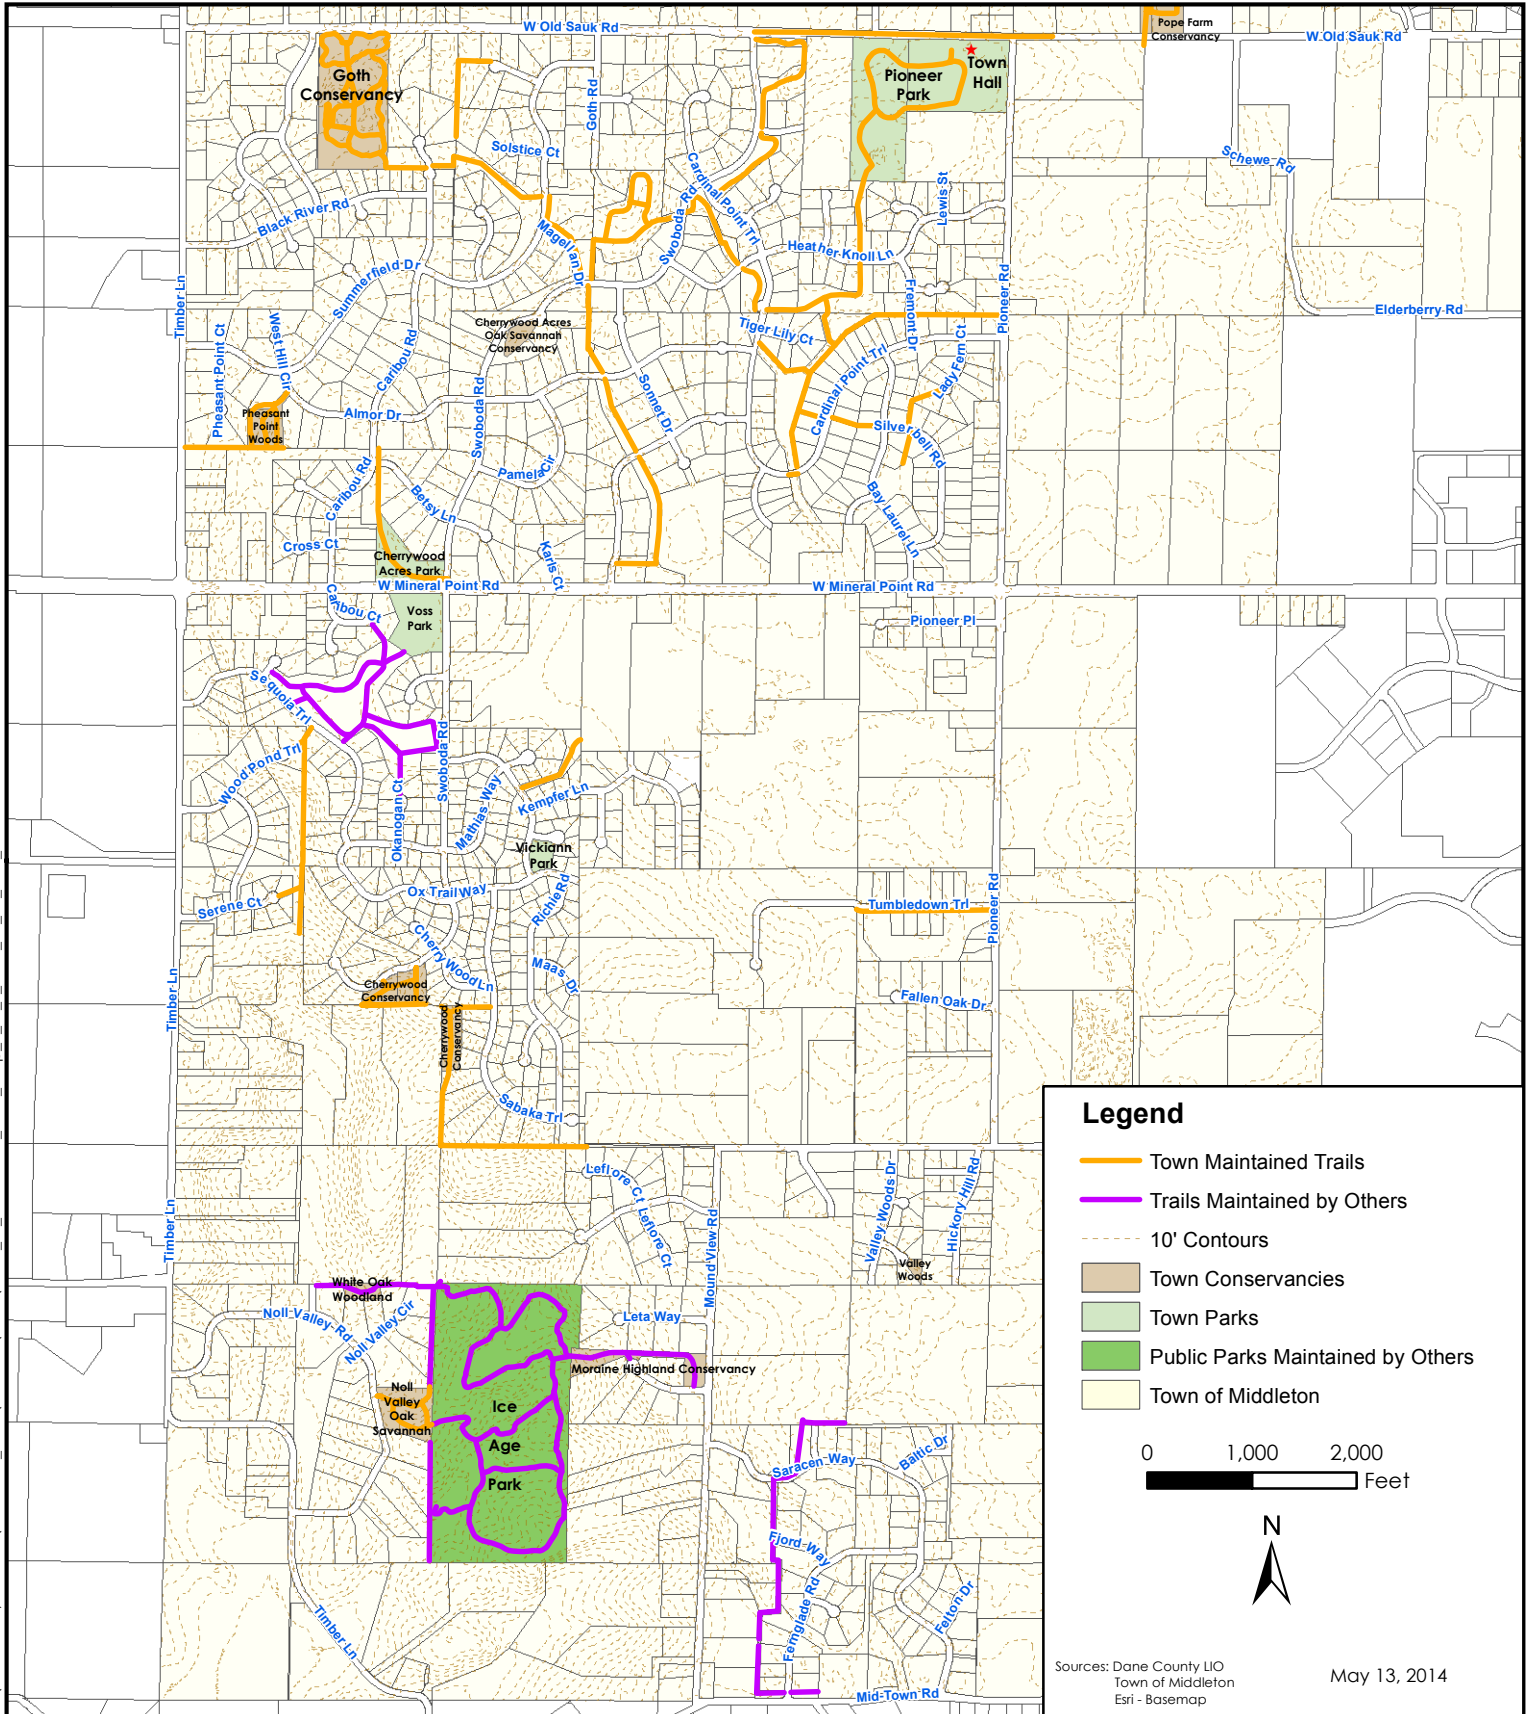

Public Recreational Trails Map 1 of 2 (South of Old Sauk Road)

M:\Middleton_Town of Middleton\Trails\ARC GIS\MXD\Town of Middleton_Trails_Map_1_of_2_2014_05_13_with_contours.mxd